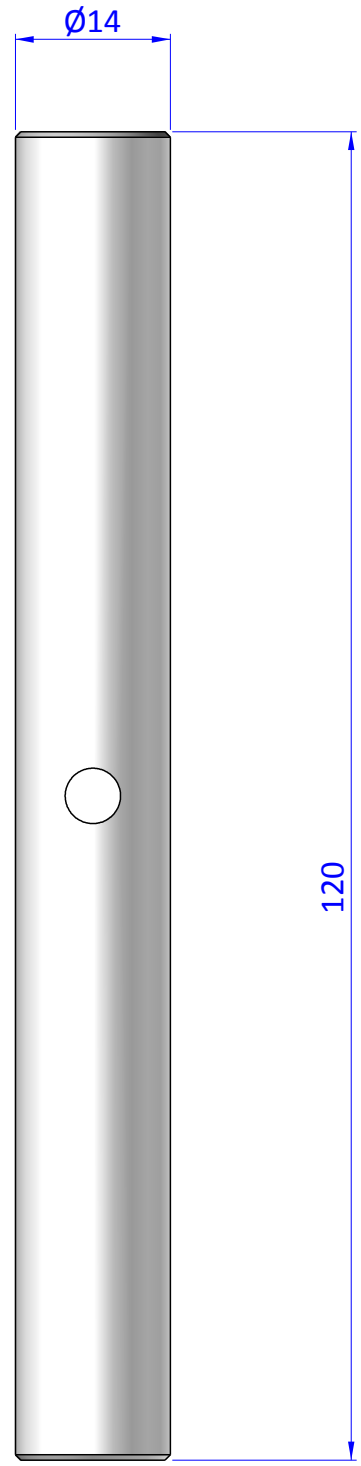

THE PROPERTY OF THE DRAWING IS ESTABLISHED BY LAW. IT IS FORBIDDEN TO PRODUCE OR SHOW IT TO THIRD PART. WITHOUT A WRITTEN AGREEMENT.

Item	Name	Q.ty
1	VLR.14.120	1

M12 x 1

DESIGNED FROM	FP SERVICES	REVIEW	A
DATE	31/01/2019	WEIGHT	0,019kg
CODE	CA.VLR.14.120		

Format	A4
UNI	936-76

GENERAL TOLERANCE	DESCRIPTION
UNI - ISO 2768	CA.VLR.14.120
CLASSE f	